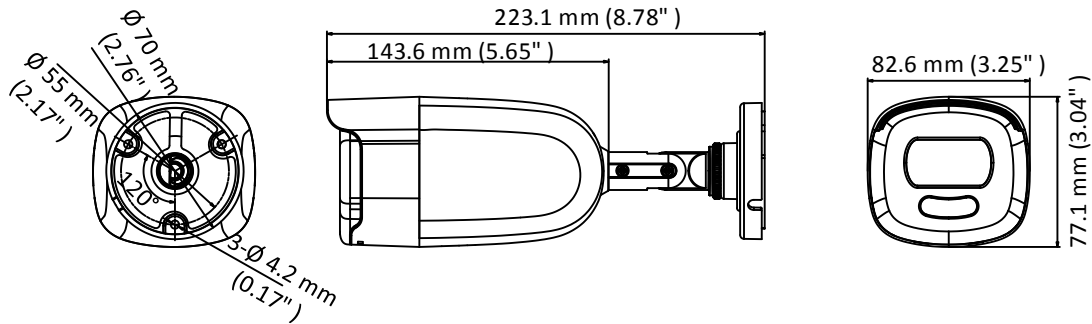

### Key Features

- 2 MP high performance COMS
- 1920 × 1080 resolution
- Round the clock full color
- 3.6 mm, 6 mm fixed lens
- Up to 40 m white light distance
- OSD menu, 3D DNR, true WDR
- 4 in 1 video output (switchable TVI/AHD/CVI/CVBS)
- IP67
- Up the coax (HIKVISION-C)

<b>Camera</b>	
Image Sensor	2 MP CMOS image sensor
Resolution	1920 (H) × 1080 (V)
Frame Rate	PAL: 1080p@25fps NTSC: 1080p@30fps
Min. illumination	Color: 0.0005 Lux @ (F1.0, AGC ON), 0 Lux with white light
Shutter Time	PAL: 1/25 s to 1/50, 000 s NTSC: 1/30 s to 1/50, 000 s
Slow Shutter	Max. 16x
Lens	3.6 mm, 6 mm fixed lens
Horizontal Field of View	83.6° (3.6 mm), 52.8° (6 mm)
Lens Mount	M16
Day & Night	Color
Angle Adjustment	Pan: 0° to 360°; Tilt: 0° to 90°; Rotate: 0° to 360°
Synchronization	Internal synchronization
WDR (Wide Dynamic Range)	120 dB
<b>Menu</b>	
AGC	Yes
White Balance	Auto/Manual
BLC (Backlight Compensation)	Yes
Privacy Mask	4 programmable privacy masks
Motion Detection	4 programmable areas
WDR	Yes
Functions	Brightness, Sharpness, 3D DNR, Mirror, Smart light
<b>Interface</b>	
Video Output	1 HD analog output
Switch Button	TVI/AHD/CVI/CVBS
<b>General</b>	
Operating Conditions	-40 °C to 60 °C (-40 °F to 140 °F), humidity: 90% or less (non-condensation)
Power Supply	12 VDC ±25%
Power Consumption	Max. 4.2 W
Protection Level	IP67
Material	Front Cover: Metal Main Body: Plastic Bracket: Metal
White Light	Up to 40 m
Communication	Up the coax, Protocol: HIKVISION-C (TVI output)
Dimensions	223.1 mm × 77.1 mm × 82.6 mm (8.78" × 3.04" × 3.25")
Weight	Approx. 436 g (0.96 lb.)

## Dimension