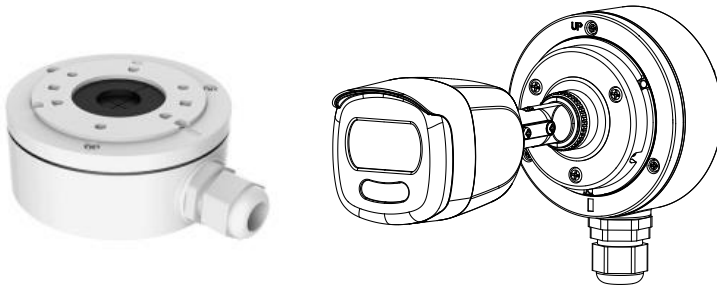

Accessory

DS-1280ZJ-XS

Junction Box

Distributed by