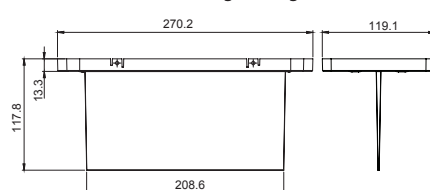

SafeLite Exit Sign Plexiglass