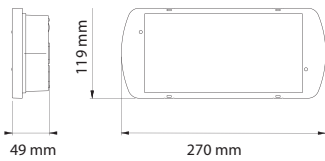

SafeLite

Function	Use either as an emergency luminaire or exit sign
Testing system	Stand Alone
Rest Mode	Possibility to switch off the luminaire when operating on battery mode (TLU)
Housing	Polycarbonate, Glow wire test : 850°C, RAL9003
Type of mounting	Surface Options : Recessed box for concrete, recessed base for ceiling, double sided diffuser, set of 3 adhesive exit legends (L, R, D)
Terminals	up to 1x2,5 mm² per connection
Degree of protection	IK04, IP42 or IP65
Operation Mode	Non Maintained or Maintained & Non Maintained mode selectable
Connection voltage	230V +/- 5% [220V-240V] 50-60Hz
Permissible ambient temperature	+5°C to +40°C
Battery	Ni-Cd
Light source	LED strip
Viewing distance	20m
Insulation class	II
Dimensions in mm	270 x 119 x 49

SafeLite