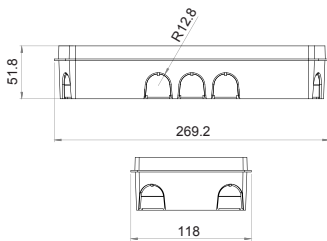

SafeLite Concrete Base