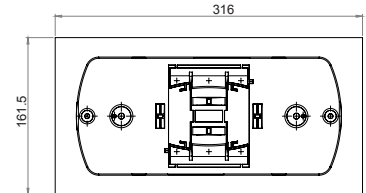

Accessories

SL24A	SL20,4x Adh
SL2CD	SL20,Cone Diffuser
SL2PG	SL20,Protection Grid
SL2PPD	SL20,Plexi Plate,Down
SL2PPDD	SL20,Plexi Plate,DD
SL2PPLR	SL20,Plexi Plate,LR
SL2RB	SL20,RecesBase
SL2WB	SL20,Wall Base

SafeLite Recessed Base