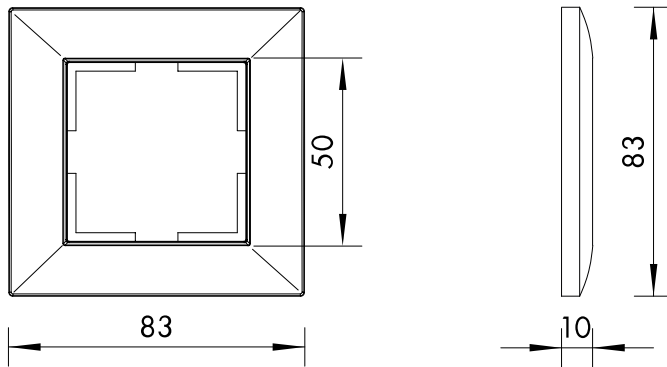

## Schrack-Info

Simple frame made of ABS plastic for the integration of central plates with an external dimension of 50x50 mm. Can be mounted both horizontally and vertically.

## Technische Daten

**Abmessungen (mm)**

BEZEICHNUNG	BEST.NR.
1-es keret, antracit VISIO S 50 (50x50); VISIO 50, ABS, ROHS, antracit	EV115001